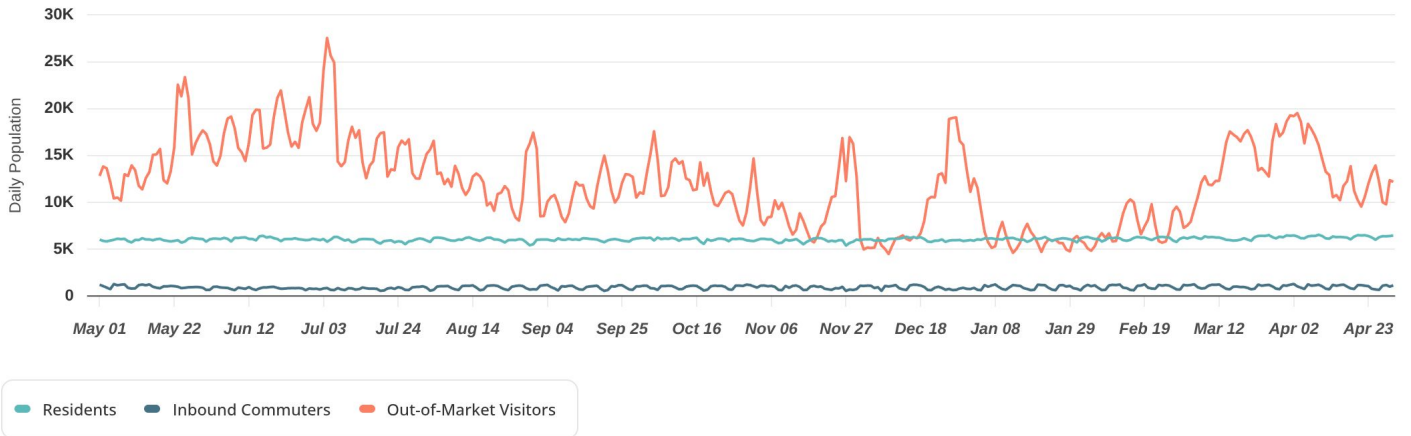

Market Overview

May 1, 2025 - Apr 30, 2026

Market Population Metrics

Page

City • Arizona

Resident Population (Census 2024)	7.3K (-2.1% vs. 2023)	Employees	4.8K (-1.5% YOY)
Out-of-Market Visitors	1.8M (-9.2% YOY)	Daytime Population (STI: Workplace 2024)	10.1K
Non-Resident Visits	4.7M (-5.8% YOY)		

Compared to: 1 Year Ago | May 1st, 2025 - Apr 30th, 2026
Data provided by Placer Labs Inc. (www.placer.ai)

Population Trend

Page

City • Arizona

Daily | Visits | May 1st, 2025 - Apr 30th, 2026
Data provided by Placer Labs Inc. (www.placer.ai)