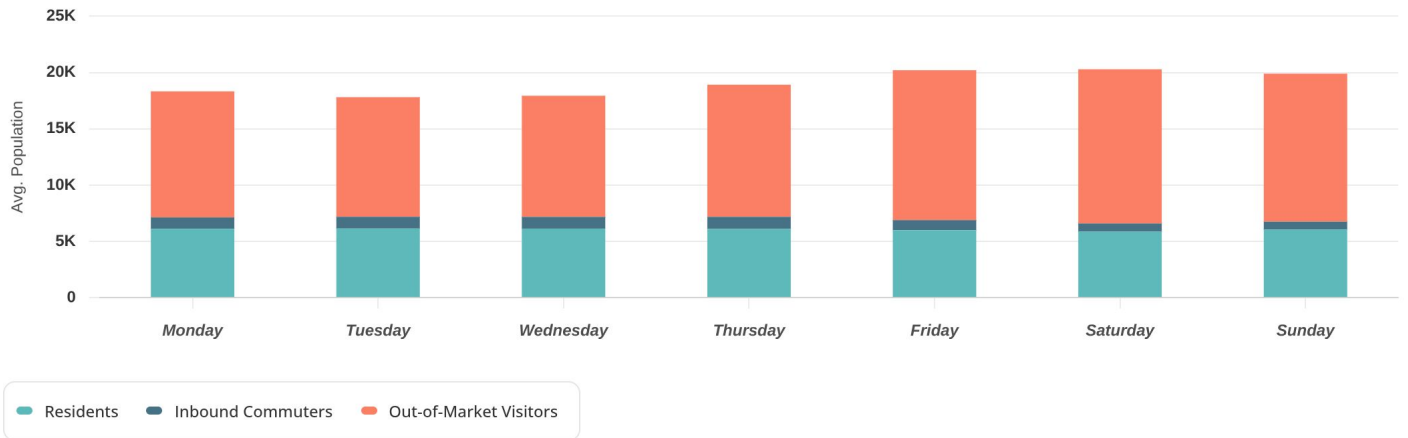

Category: All Categories | In Market Only | May 1st, 2025 - Apr 30th, 2026
Data provided by Placer Labs Inc. (www.placer.ai)

Market Overview

May 1, 2025 - Apr 30, 2026

Daily Activity

Page
City • Arizona

Avg. Population | May 1st, 2025 - Apr 30th, 2026
Data provided by Placer Labs Inc. (www.placer.ai)